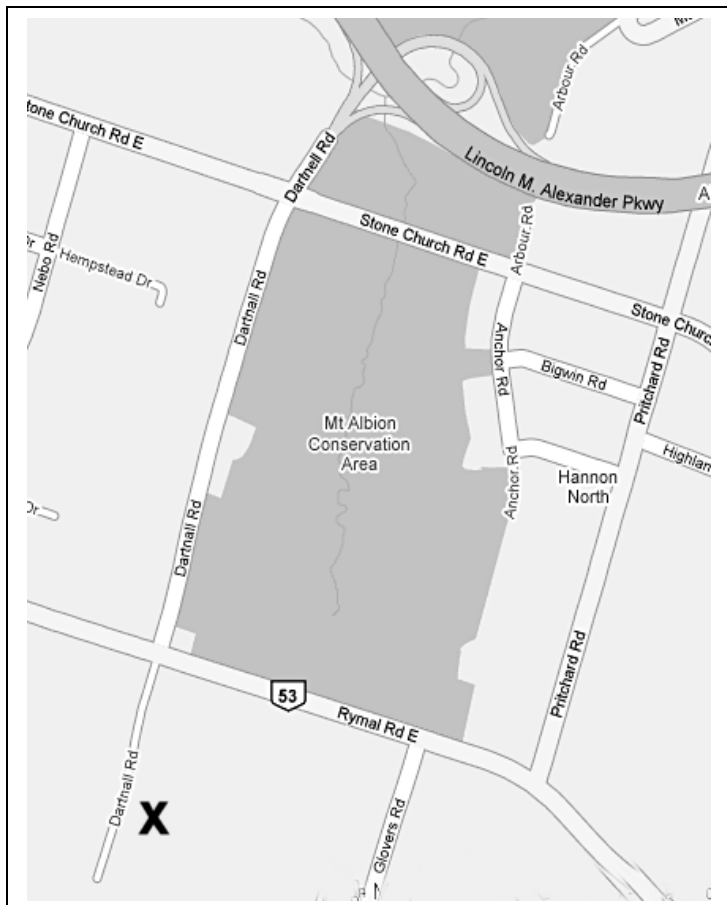

2012 Basset Bustle Extravaganza - Maps and Directions

May 25th - 26th, 2012 - www.bassetrescue.ca

Directions to the hotel:

Mohawk Residence & Conference Centre

245 Fennell Avenue West
Hamilton, ON L9C 7V7
Tel: (905) 385-3200 – 1-877-225-8664

From Toronto:

- Take the QEW to the 403
- Follow the 403 to the Lincoln Alexander Parkway
- Follow the “Linc” to the Garth St. exit
- Take Garth St. north to Fennell Ave and turn right
- Entrance driveway to the Residence & Conference Centre is just a little way past the first stoplight – look for Entrance sign

From Niagara:

- Take the QEW to the Centennial Parkway exit
- Follow Centennial Pkwy south to Mud St
- Turn right at Mud St and proceed west to the Lincoln Alexander Parkway
- Follow the “Linc” to the Garth St. exit
- Follow Garth St. north to Fennell Ave and turn right
- Entrance driveway to the Residence & Conference Centre is just a little way past the first stoplight – look for Entrance sign

From Toronto or Niagara:

- Follow directions above to the Lincoln Alexander Parkway
- Follow the “Linc” to the Darnall Road exit
- Take Darnall Rd. south and follow it to the end
- Parking is available at the SPCA, and at the 67 Club just next to the SPCA grounds