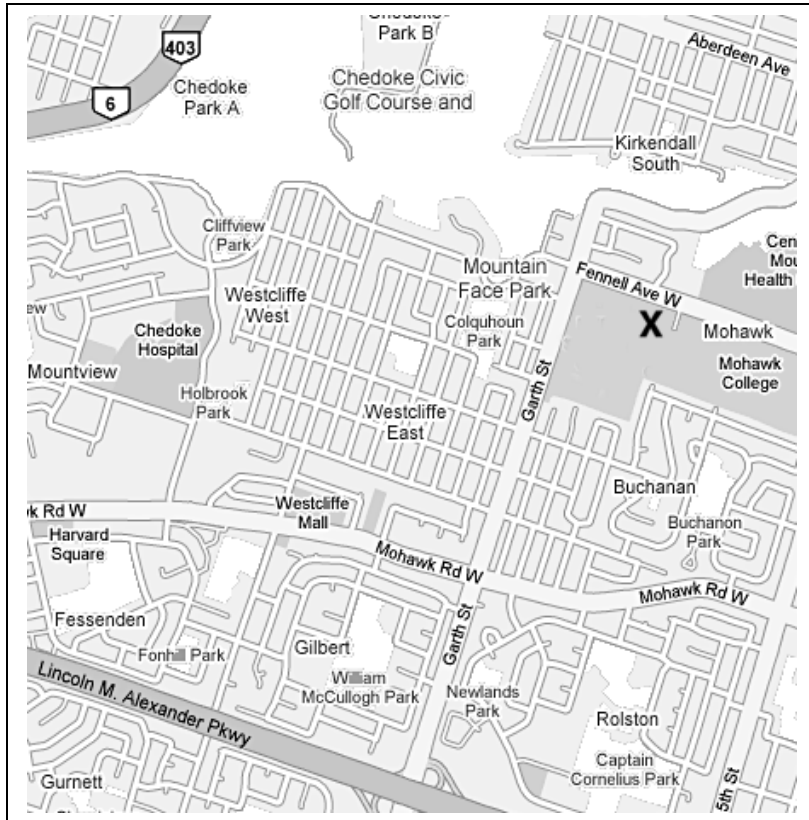

2012 Basset Bustle Extravaganza - Maps and Directions

May 25th - 26th, 2012 - www.bassetrescue.ca

Directions to the hotel:

Mohawk Residence & Conference Centre

245 Fennell Avenue West
Hamilton, ON L9C 7V7
Tel: (905) 385-3200 – 1-877-225-8664

From Toronto:

- Take the QEW to the 403
- Follow the 403 to the Lincoln Alexander Parkway
- Follow the “Linc” to the Garth St. exit
- Take Garth St. north to Fennell Ave and turn right
- Entrance driveway to the Residence & Conference Centre is just a little way past the first stoplight – look for Entrance sign

From Niagara:

- Take the QEW to the Centennial Parkway exit
- Follow Centennial Pkwy south to Mud St
- Turn right at Mud St and proceed west to the Lincoln Alexander Parkway
- Follow the “Linc” to the Garth St. exit
- Follow Garth St. north to Fennell Ave and turn right
- Entrance driveway to the Residence & Conference Centre is just a little way past the first stoplight – look for Entrance sign

From Toronto or Niagara:

- Follow directions above to the Lincoln Alexander Parkway
- Follow the “Linc” to the Darnall Road exit
- Take Darnall Rd. south and follow it to the end
- Parking is available at the SPCA, and at the 67 Club just next to the SPCA grounds